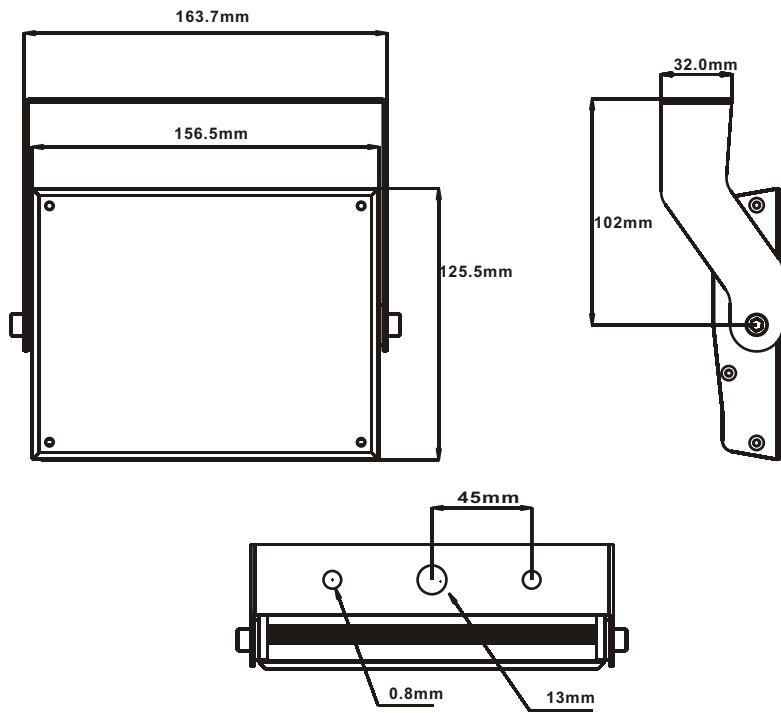

#### Communication:

DMX 512(1990): RGB 3 channels

#### Housing:

Finish: First grade aluminum housing in silver color  
Dimensions(mm): L157 x W123 x H 36  
Weight: 0.85Kg  
Protection: IP20