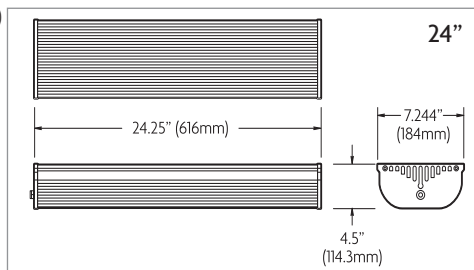

### Features

<b>Fixture Length</b>	24"(616mm)	48" (1225mm)
<b>Lumen Output</b>	3450	6600
<b>Input Power</b>	59W	105W
<b>Efficacy</b>	59 lm/w	63 lm/w
<b>Weight</b>		
24"	11 lbs w/PSU (Pendant Mount)	
48"	18 lbs w/PSU (Pendant Mount)	
<b>Dimensions (including brackets)</b>		
24"	24.25" x 9.5" x 4.5"	
	616 x 241 x 114.3mm	
48"	48.25" x 9.5" x 4.5"	
	1225.55 x 241 x 114.3mm	
<b>Color Temperature (CCT)</b>	4980K	
<b>Color Rendering Index (CRI)</b>	70	
<b>Rated Life</b>	70,000 Hours	
	70% Lumen Maintenance	
<b>Controls</b>		
Occupancy Sensor	Hi/Low 50% Output Power	
<b>Beam Angle</b>	45°	
<b>Lens</b>	Clear Polycarbonate	
<b>Housing</b>	Black Anodized Aluminum	
<b>Mounting Options</b>	Pendant, Surface, Beam	
<b>Operating Temperature</b>	-40°C to +40°C	
<b>Voltage</b>	100-277 Volts AC @ 50-60 Hz	
<b>Warranty</b>	5 Year Limited	
<b>Certification</b>		
<b>Environment</b>	IP66 	

# BayLume

Fixture Tested: 48"

Maximum Candela = 2759.3 Located At Horizontal Angle = -42.5, Vertical Angle = 65  
 H - Horizontal Axial Candela  
 V - Vertical Axial Candela

Dimensions shown in inches (mm)