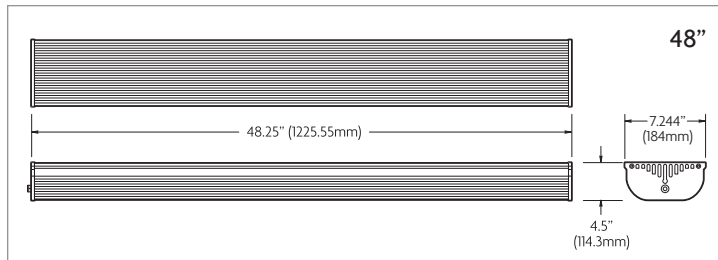

### Features

<b>Fixture Length</b>	24"(616mm)	48" (1225mm)
<b>Lumen Output</b>	3450	6600
<b>Input Power</b>	59W	105W
<b>Efficacy</b>	59 lm/w	63 lm/w
<b>Weight</b>		
24"	11 lbs w/PSU (Pendant Mount)	
48"	18 lbs w/PSU (Pendant Mount)	
<b>Dimensions (including brackets)</b>		
24"	24.25" x 9.5" x 4.5"	
	616 x 241 x 114.3mm	
48"	48.25" x 9.5" x 4.5"	
	1225.55 x 241 x 114.3mm	
<b>Color Temperature (CCT)</b>	4980K	
<b>Color Rendering Index (CRI)</b>	70	
<b>Rated Life</b>	70,000 Hours	
	70% Lumen Maintenance	
<b>Controls</b>		
Occupancy Sensor	Hi/Low 50% Output Power	
<b>Beam Angle</b>	45°	
<b>Lens</b>	Clear Polycarbonate	
<b>Housing</b>	Black Anodized Aluminum	
<b>Mounting Options</b>	Pendant, Surface, Beam	
<b>Operating Temperature</b>	-40°C to +40°C	
<b>Voltage</b>	100-277 Volts AC @ 50-60 Hz	
<b>Warranty</b>	5 Year Limited	
<b>Certification</b>		
<b>Environment</b>	IP66 	

# BayLume

Fixture Tested: 48"

Maximum Candela = 2759.3 Located At Horizontal Angle = -42.5, Vertical Angle = 65  
 H - Horizontal Axial Candela  
 V - Vertical Axial Candela

Dimensions shown in inches (mm)