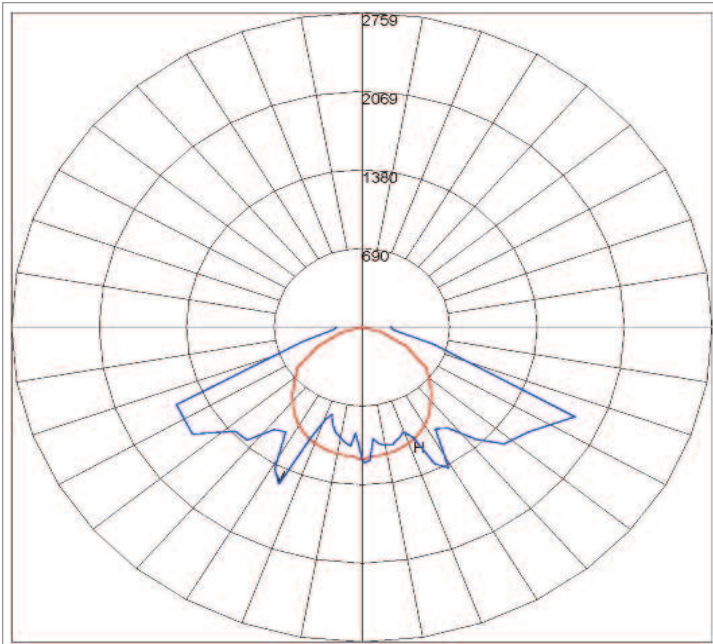

### Features

<b>Fixture Length</b>	24"(616mm)	48" (1225mm)
<b>Lumen Output</b>	3450	6600
<b>Input Power</b>	59W	105W
<b>Efficacy</b>	59 lm/w	63 lm/w
<b>Weight</b>		
24"	11 lbs w/PSU (Pendant Mount)	
48"	18 lbs w/PSU (Pendant Mount)	
<b>Dimensions (including brackets)</b>		
24"	24.25" x 9.5" x 4.5"	
	616 x 241 x 114.3mm	
48"	48.25" x 9.5" x 4.5"	
	1225.55 x 241 x 114.3mm	
<b>Color Temperature (CCT)</b>	4980K	
<b>Color Rendering Index (CRI)</b>	70	
<b>Rated Life</b>	70,000 Hours	
	70% Lumen Maintenance	
<b>Controls</b>		
Occupancy Sensor	Hi/Low 50% Output Power	
<b>Beam Angle</b>	45°	
<b>Lens</b>	Clear Polycarbonate	
<b>Housing</b>	Black Anodized Aluminum	
<b>Mounting Options</b>	Pendant, Surface, Beam	
<b>Operating Temperature</b>	-40°C to +40°C	
<b>Voltage</b>	100-277 Volts AC @ 50-60 Hz	
<b>Warranty</b>	5 Year Limited	
<b>Certification</b>		
<b>Environment</b>	IP66 	

# BayLume

Fixture Tested: 48"

Maximum Candela = 2759.3 Located At Horizontal Angle = -42.5, Vertical Angle = 65  
 H - Horizontal Axial Candela  
 V - Vertical Axial Candela

Dimensions shown in inches (mm)