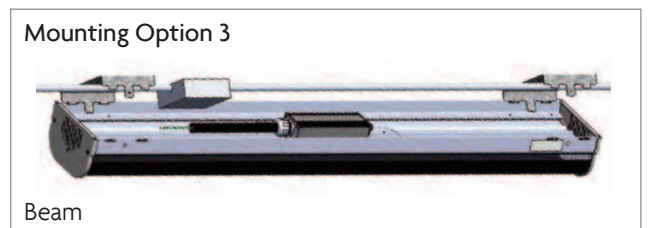

©2010 Lighting Science Group Corporation. All rights reserved.