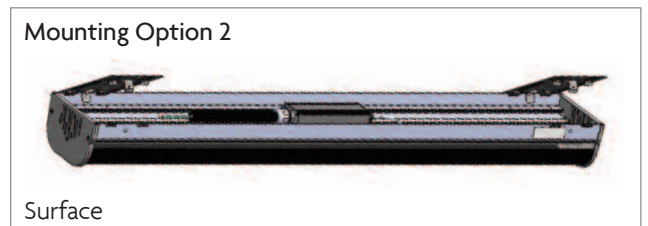

©2010 Lighting Science Group Corporation. All rights reserved.