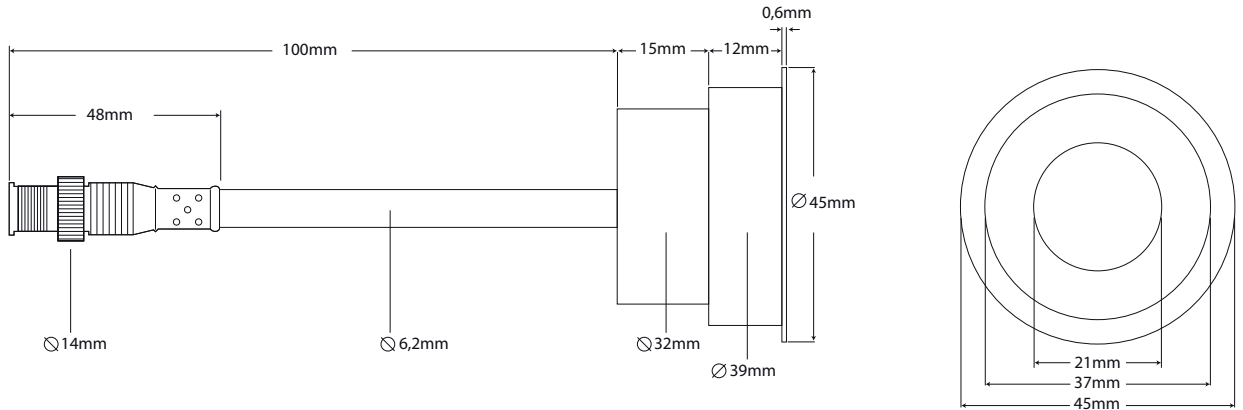

Dimensions