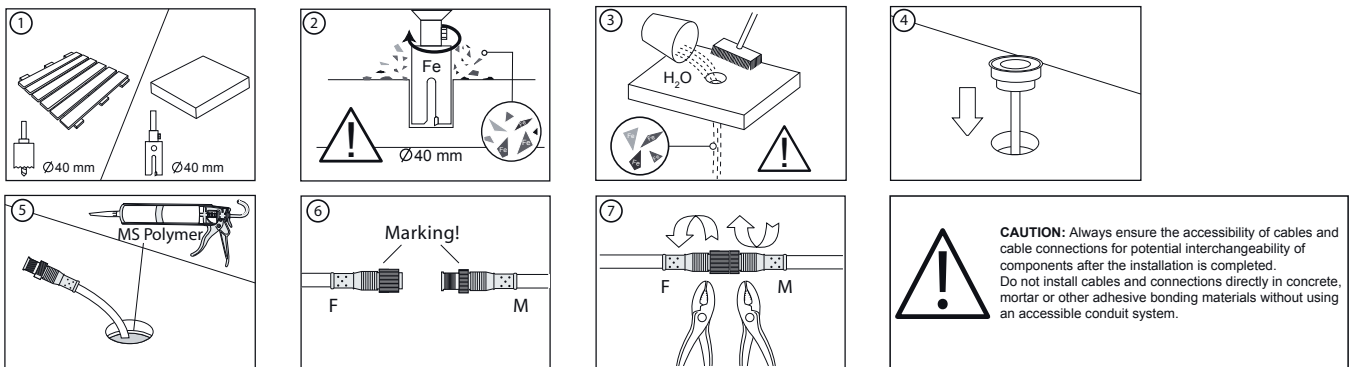

Installation