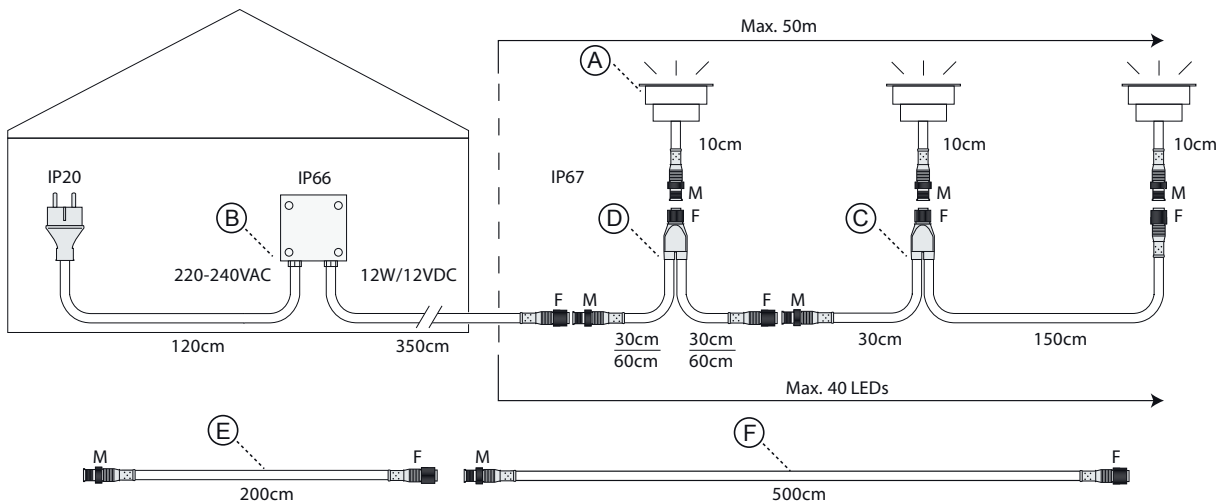

Eyeleds® Outdoor Pro, low profile LED light fixtures, install flush into most exterior surfaces. The fitting recesses into a 40mm diameter hole, drilled through the surface of the material. The fixtures are made of top quality materials and components that are resistant to corrosion and UV-radiation. The solid construction is engineered to withstand heavy use: walking or even driving over the lights is not a problem.

Specifications

Voltage	12V DC
Power Consumption	0,3W/25mA
Rated Life	up to 100.000 Hours
Materials	
Lens	UV Res. Polycarbonate
Housing	UV Res. Polycarbonate
Trim Ring	Stainless Steel 316
Cable	PUR
Cable	2 x 0,75 mm ²
Surface Temperature	Max. 34°C
Operating Temperature	-35°C to +65°C
Drive/Walkover Pressure	Max. 2850N/285kg
Warranty	3 Years Limited
Standards	  
Environment	IP67 Outdoor Rated

Dimensions

Installation

Example Connection Diagram

Ordering Information

Product	Finish / LED Colour	Item Code	Accessory	#	Item Code
LED unit (A)	Brushed Stainless Steel / Cool White LED	176.019.0U.03509	Power Supply EU 12V / 12W	(B)	AZ.10.00.01U
LED unit (A)	Brushed Stainless Steel / Warm White LED	176.019.0U.40809	Power Supply UK 12V / 12W		AZ.86.00.01U
LED unit (A)	Brushed Stainless Steel / Blue LED	176.019.0U.21609	Power Supply CH 12V / 12W		AZ.85.00.01U
LED unit (A)	Brushed Stainless Steel / Amber LED	176.019.0U.04109	T-Splitter 30cm / 150cm	(C)	AZ.11.00.01U
LED unit (A)	Brushed Stainless Steel / Red LED	176.019.0U.32209	T-Splitter 30cm / 30cm	(D)	AZ.12.00.01U
LED unit (A)	Brushed Stainless Steel / Green LED	176.019.0U.26209	T-Splitter 60cm / 60cm	(D)	AZ.22.00.01U
			Extension Cable 200cm	(E)	AZ.13.00.01U
			Extension Cable 500cm	(F)	AZ.14.00.01U