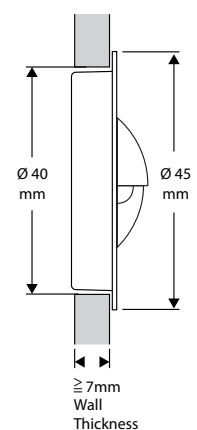

Installation Diagram PowerEYE 180

Ordering Information

Product	Description	Finish/LED Colour	Item Code
PowerEYE 360	Single, Linkable LED Unit	Stainless Steel / Warm White LED	491.399.0U.36309
PowerEYE 360	Single, Linkable LED Unit	Stainless Steel / Cool White LED	491.399.0U.03509
PowerEYE 180	Single, Linkable LED Unit	Stainless Steel / Warm White LED	491.400.0U.36309
PowerEYE 180	Single, Linkable LED Unit	Stainless Steel / Cool White LED	491.400.0U.03509

Accessory	#	Item Code	Accessory	#	Item Code	Accessory	#	Item Code
Built-In Power Supply 12V DC / 12W	(A)	AZ.09.00.01U	Extension Cable 50cm	(E)	324.039.0U.00202	T-Splitter	(D)	AZ.18.00.01U
Plug-In Power Supply EU 12V DC / 5W	(B)	AZ.17.00.21U	Extension Cable 100cm	(E)	324.040.0U.00202	End Stop	(F)	324.031.0U.00102
Plug-In Power Supply UK 12V DC / 3W	(C)	AZ.21.00.21U	Extension Cable 300cm	(E)	324.041.0U.00202	Built-Up Ring		324.038.0U.17502
			Extension Cable 600cm	(E)	AZ.15.00.01U	Ceiling Clip		324.052.0U.03302