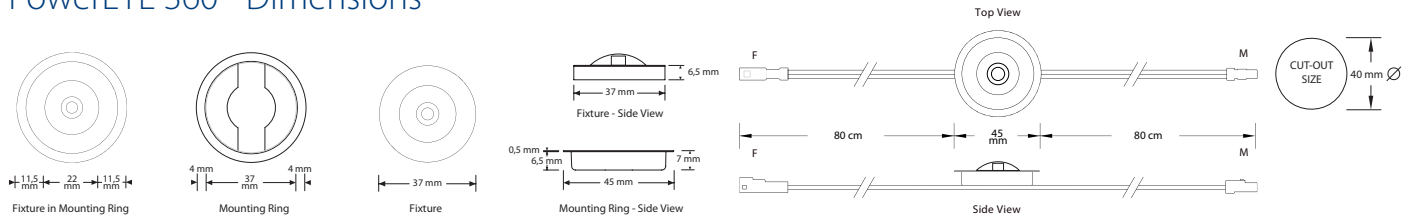

Standards

Environment	IP67, indoor application only
--------------------	-------------------------------

PowerEYE 360 - Dimensions

PowerEYE 180 - Dimensions

Example Connection Diagram

Installation Diagram PowerEYE 360