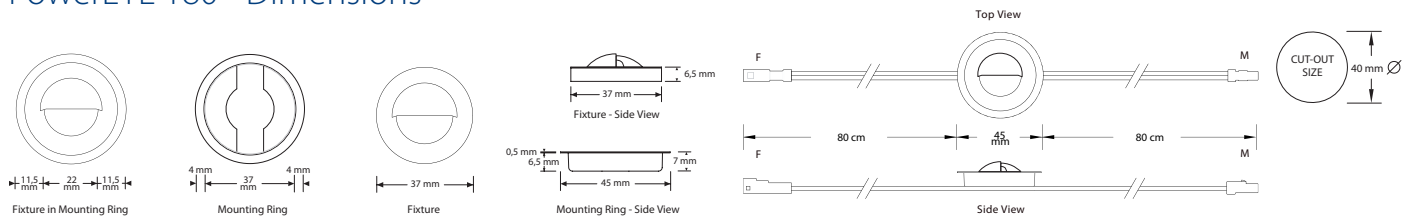

Standards

Environment	IP67, indoor application only
--------------------	-------------------------------

PowerEYE 360 - Dimensions

PowerEYE 180 - Dimensions

Example Connection Diagram

Installation Diagram PowerEYE 360

Installation Diagram PowerEYE 180

Ordering Information

Product	Description	Finish/LED Colour	Item Code
PowerEYE 360	Single, Linkable LED Unit	Stainless Steel / Warm White LED	491.399.0U.36309
PowerEYE 360	Single, Linkable LED Unit	Stainless Steel / Cool White LED	491.399.0U.03509
PowerEYE 180	Single, Linkable LED Unit	Stainless Steel / Warm White LED	491.400.0U.36309
PowerEYE 180	Single, Linkable LED Unit	Stainless Steel / Cool White LED	491.400.0U.03509