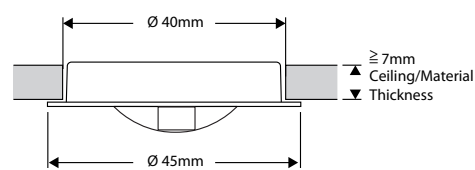

Standards

Environment	IP67, indoor application only
--------------------	-------------------------------

PowerEYE 360 - Dimensions

PowerEYE 180 - Dimensions

Example Connection Diagram

Installation Diagram PowerEYE 360