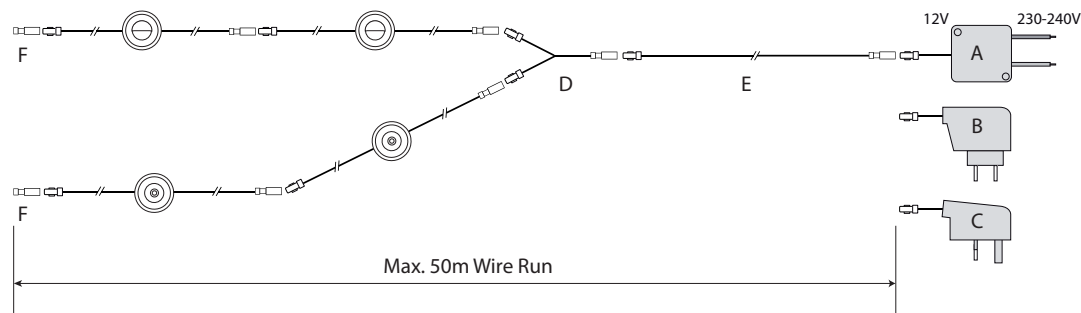

Standards

Environment	IP67, indoor application only
--------------------	-------------------------------

PowerEYE 360 - Dimensions

PowerEYE 180 - Dimensions

Example Connection Diagram

Installation Diagram PowerEYE 360

Installation Diagram PowerEYE 180

Ordering Information

Product	Description	Finish/LED Colour	Item Code
PowerEYE 360	Single, Linkable LED Unit	Stainless Steel / Warm White LED	491.399.0U.36309
PowerEYE 360	Single, Linkable LED Unit	Stainless Steel / Cool White LED	491.399.0U.03509
PowerEYE 180	Single, Linkable LED Unit	Stainless Steel / Warm White LED	491.400.0U.36309
PowerEYE 180	Single, Linkable LED Unit	Stainless Steel / Cool White LED	491.400.0U.03509