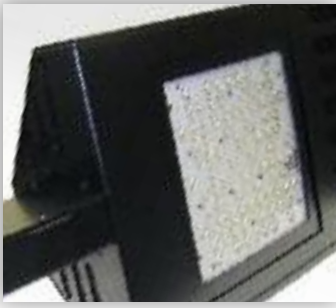

ShoeBox

Ordering Information

Example: SHB CW CLR SPL BZ

Product	Color Temperature	Lens	Mounting	Housing Color¹	Options
SHB ShoeBox	CW Cool White	CLR Clear	SPL Square Pole	BZ Bronze (Standard)	DM Dimmable
			RPL Round Pole	BLK Black	
			WPL Wood Pole	WH White	
				SV Silver	
				CU Custom Color	

1. Please contact a representative for available options. For lead time contact a representative.

All mounting hardware included with each unit.