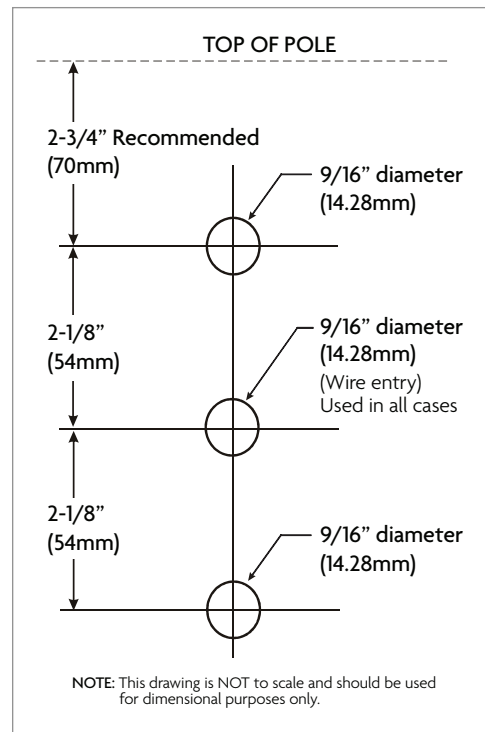

Mounting Hole Template

©2010 Lighting Science Group Corporation. All rights reserved.