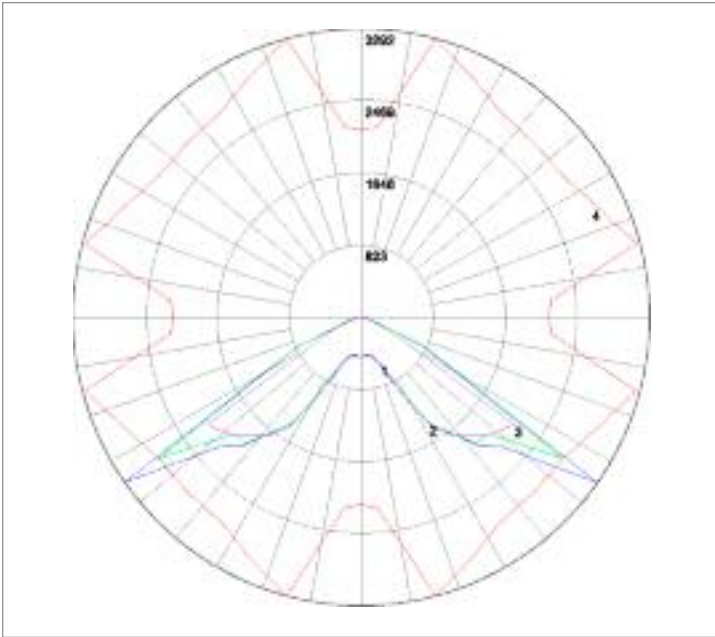

ShoeBox

Maximum Candela = 3292 Located At Horizontal Angle = 75, Vertical Angle = 55
1 - Vertical Plane Through Horizontal Angles (75 - 255) (Through Max. Cd.) : BLUE
2 - Vertical Plane Through Horizontal Angles (45 - 225) : GREEN
3 - Vertical Plane Through Horizontal Angles (0 - 180) : MAGENTA
4 - Horizontal Cone Through Vertical Angle (55) (Through Max. Cd.) : RED