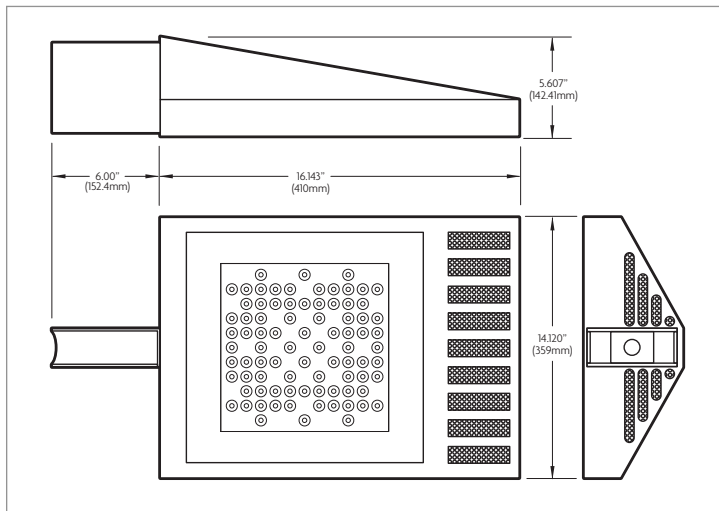

Features

Lumen Output	6765
Input Power	86 Watts
Efficacy	79 (lm/w)
Color Temperature (CCT)	6145K
Color Rendering Index (CRI)	75
Rated Life	
L70	50,000 Hours
Housing	Aluminum
Lens	Clear Polycarbonate
Optical Distribution	Type V, Full Cutoff
Mounting Options	Square, Round or Wood Pole
Dimensions	14.120" x 16.143" x 5.607"
	359mm x 410mm x 142.4mm
w/Mounting Bracket	14.120" x 22.143" x 5.607"
	359mm x 562.4mm x 142.4mm
Operating Temperature	-40°C to +40°C
Voltage	100-277 Volts AC @ 50-60 Hz
Weight	29lbs
Warranty	5 Year Limited
Certification	   
Environment	 

ShoeBox

Maximum Candela = 3292 Located At Horizontal Angle = 75, Vertical Angle = 55
 # 1 - Vertical Plane Through Horizontal Angles (75 - 255) (Through Max. Cd.) : BLUE
 # 2 - Vertical Plane Through Horizontal Angles (45 - 225) : GREEN
 # 3 - Vertical Plane Through Horizontal Angles (0 - 180) : MAGENTA
 # 4 - Horizontal Cone Through Vertical Angle (55) (Through Max. Cd.) : RED