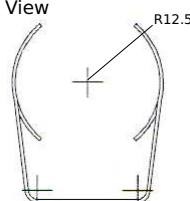

## Applications

- Outdoor lighting
- Feature lighting
- Emergency lighting
- Retail display lighting
- Covers
- Exhibition and display applications
- Signage

Side View End Cap

Cushion Clip Front View

Cushion Clip Side View

All measurements are in mm