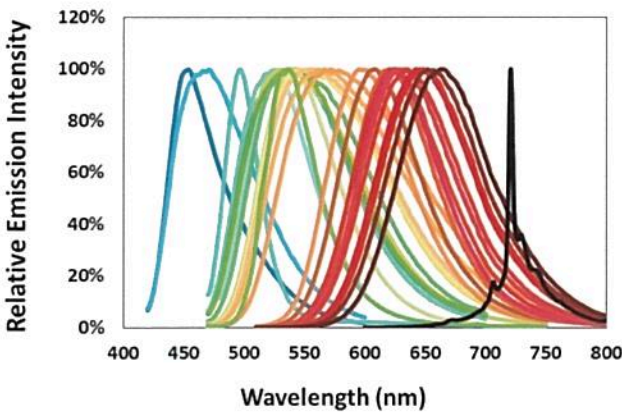

With over 92 different phosphors covering 450nm – 730nm range, and sourcing LED chips from 365nm to 950nm, YUJILEDS[®] brings full capability to customize the most preferable spectrum for customers.

YUJILEDS[®] provides full spectrum series LED with its 405nm and 450nm emitting recipes, and it is also possible to customize a certain ratio between blue and red to match different plants at different growth stages.