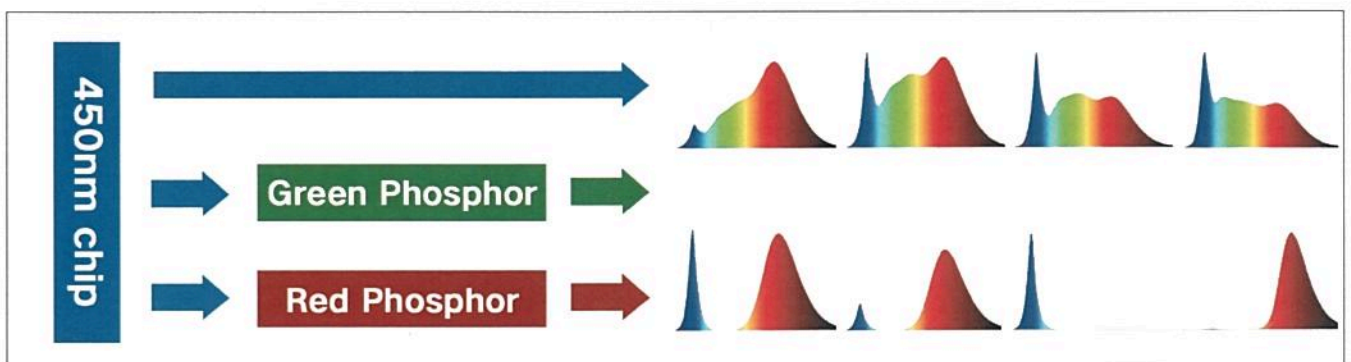

With over 92 different phosphors covering 450nm – 730nm range, and sourcing LED chips from 365nm to 950nm, YUJILEDS[®] brings full capability to customize the most preferable spectrum for customers.

YUJILEDS[®] provides full spectrum series LED with its 405nm and 450nm emitting recipes, and it is also possible to customize a certain ratio between blue and red to match different plants at different growth stages.