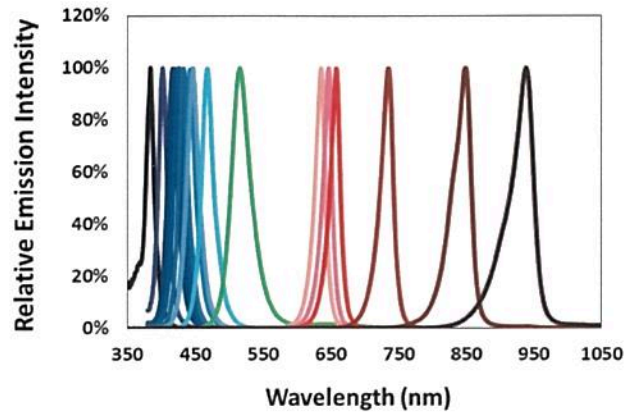

With over 92 different phosphors covering 450nm – 730nm range, and sourcing LED chips from 365nm to 950nm, YUJILEDS[®] brings full capability to customize the most preferable spectrum for customers.

YUJILEDS[®] provides full spectrum series LED with its 405nm and 450nm emitting recipes, and it is also possible to customize a certain ratio between blue and red to match different plants at different growth stages.